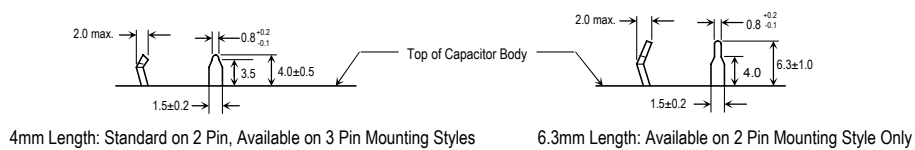

\*\*Use of temperature ripple current multipliers may limit life to the hours specified for the maximum operating temperature.

Part Number System

Dimensions in millimeters

2 Pin Mounting Style

3 Pin Mounting Style (Optional)

Pin Dimensions