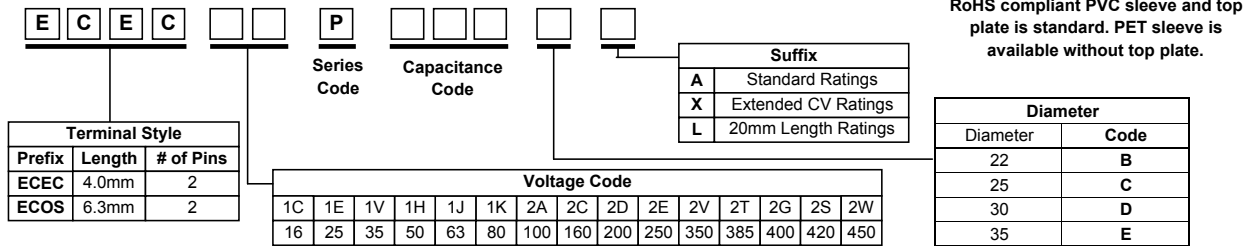

Aluminum Electrolytic Capacitors

TS-UP Series 85°C, 3000 hours

- Compact size for general purpose and industrial applications
- 2 and 3 pin versions available
- 20mm lengths for low profile applications

RoHS Compliant

Rated Working Voltage:	16 ~ 250 VDC	350 ~ 450 VDC
Operating Temperature:	-40 ~ +85°C	-25 ~ +85°C
Nominal Capacitance:	120 ~ 68000µF	33 ~ 820µF
Capacitance Tolerance:	± 20%	
Dissipation Factor: (120 Hz, +20°C)	Working Voltage [V]:	16 25 35 50 63 80 100 160 ~ 450
	Max. D.F. (%):	50 40 35 30 25 20 20 15
For capacitance values > 33000µF, add the value of: $\frac{\text{(rated cap. } \mu\text{F)} - 33000}{1000}$		
Leakage Current:	3√CV (µA) max. after 5 minutes; C = Capacitance in µF, V = WV	
Ripple Current Multipliers:	Frequency(Hz):	50 60 100-120 500 1k 10k
	16-100WV:	0.93 0.95 1.0 1.05 1.08 1.15
	160-450WV:	0.75 0.8 1.0 1.2 1.25 1.4
Ripple Current Ambient Temperature Factors**		
Temperature (°C): 85°C 70°C 60°C ≤45°C		
Multiplier: 1.0 1.3 1.4 1.5		
Endurance:	3000 hours* at +85°C with maximum specified ripple current (see page 4) *2000 hours for 20mm length sizes	

**Use of temperature ripple current multipliers may limit life to the hours specified for the maximum operating temperature.

Part Number System